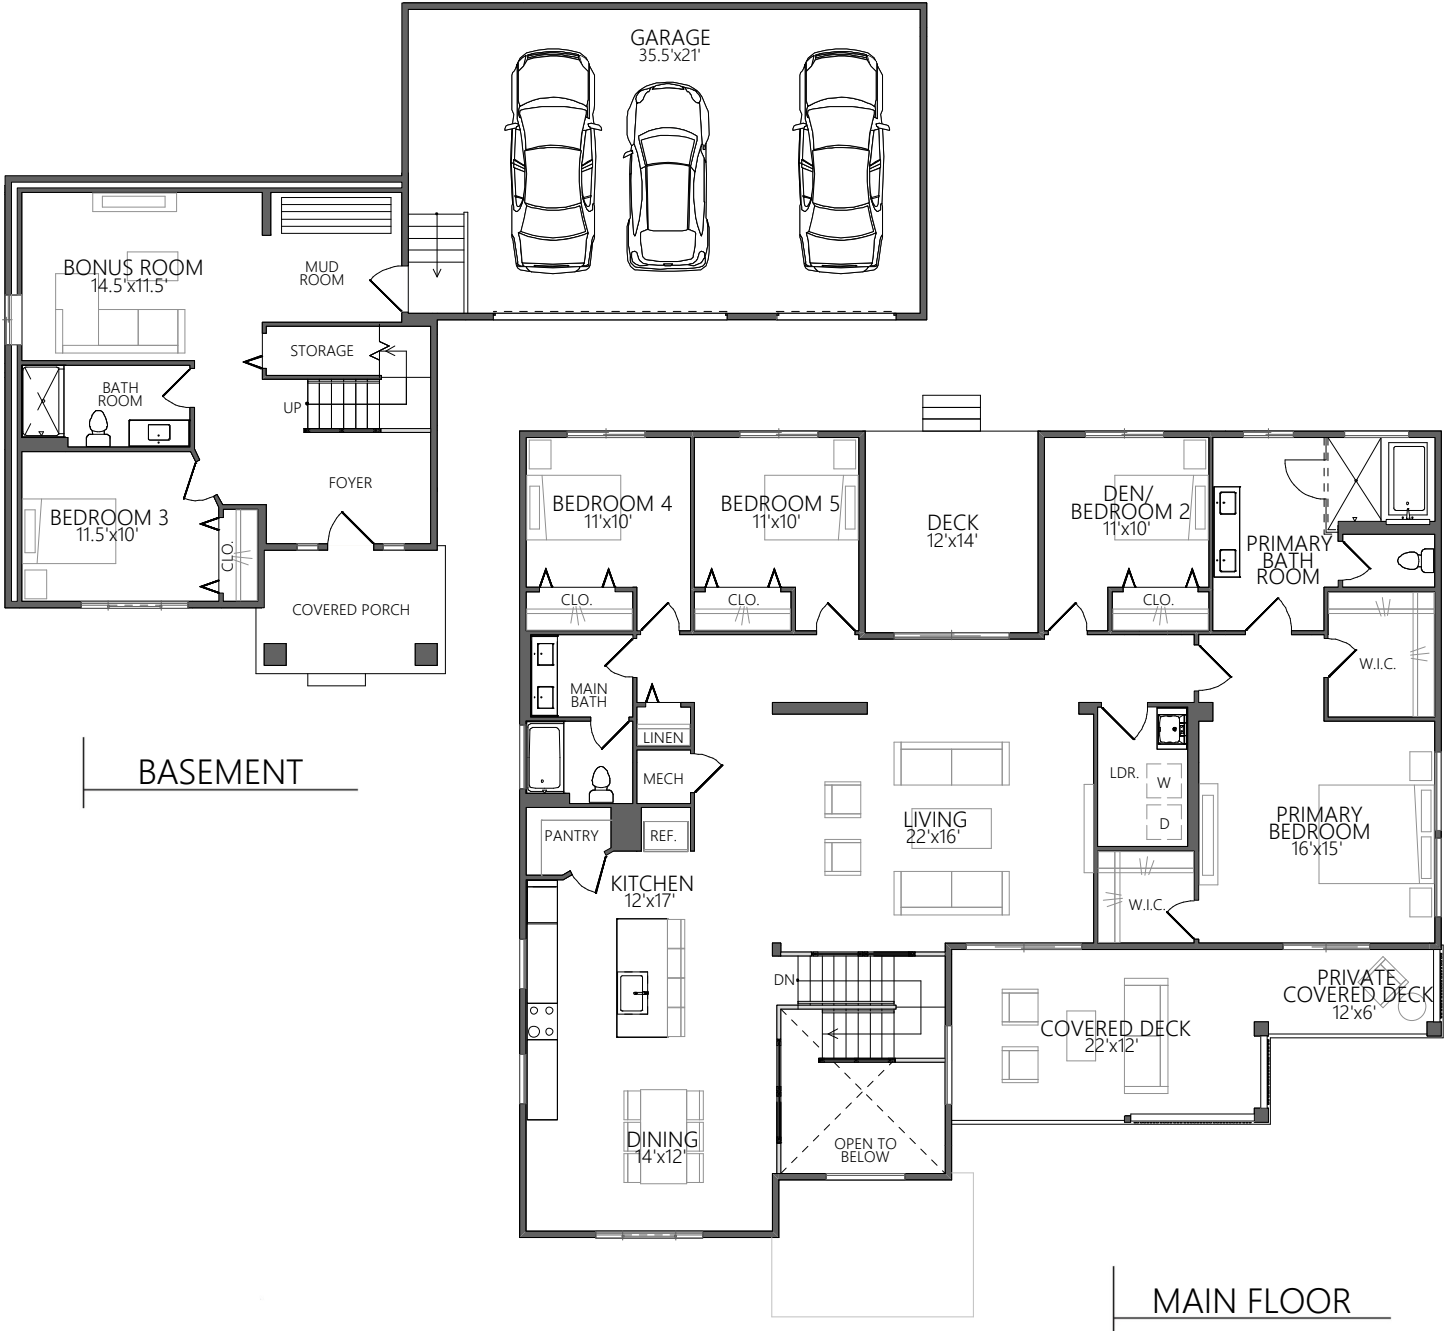

ATAMI

SQUARE FEET
3,414

BATHROOM
2.75

BEDROOM
5

CAR GARAGE
3

BASEMENT

MAIN FLOOR

ICHIJO
Technological Homes