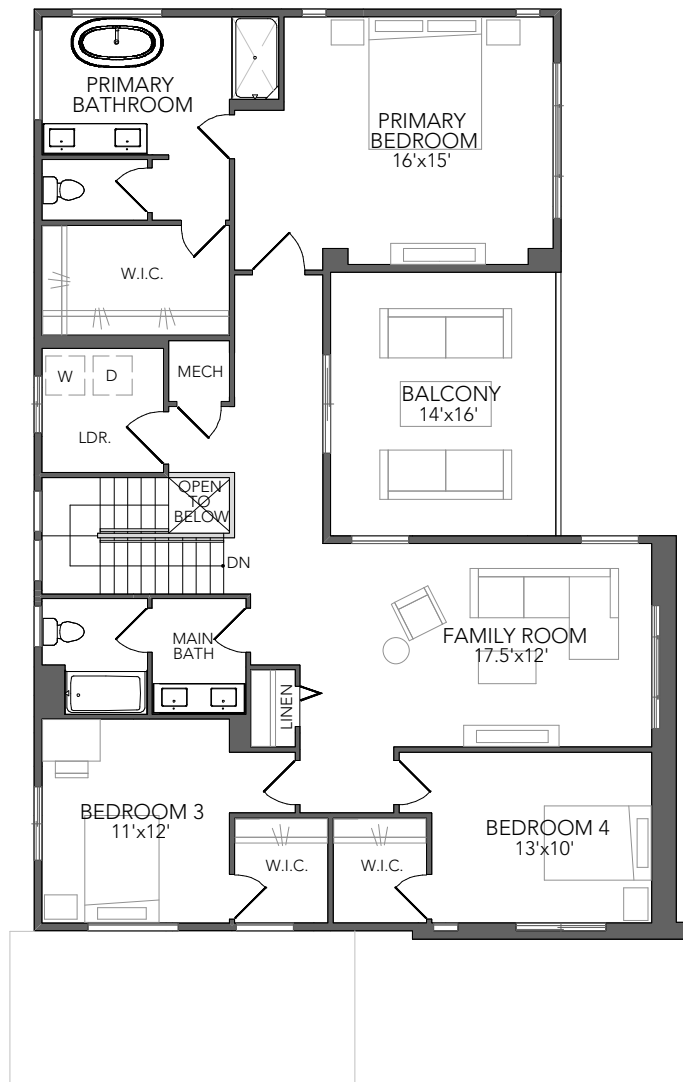

SAPPORO C

SQUARE FEET
2,931

BATHROOM
2.75

BEDROOM
4

CAR GARAGE
2

MAIN FLOOR

UPPER FLOOR

The Seller reserves the right to modify the above specifications, features, measurements, plans and pricing without notice. Illustrations and renderings are artist's concepts only and may not be exact representations.

ICHIJO
Technological Homes

Ichijo USA. Co., Ltd.

<https://ichijousa.com/>

SAPORO

SQUARE FEET
2,931

BATHROOM
2.75

BEDROOM
4

CAR GARAGE
2

MAIN FLOOR

UPPER FLOOR

The Seller reserves the right to modify the above specifications, features, measurements, plans and pricing without notice. Illustrations and renderings are artist's concepts only and may not be exact representations.