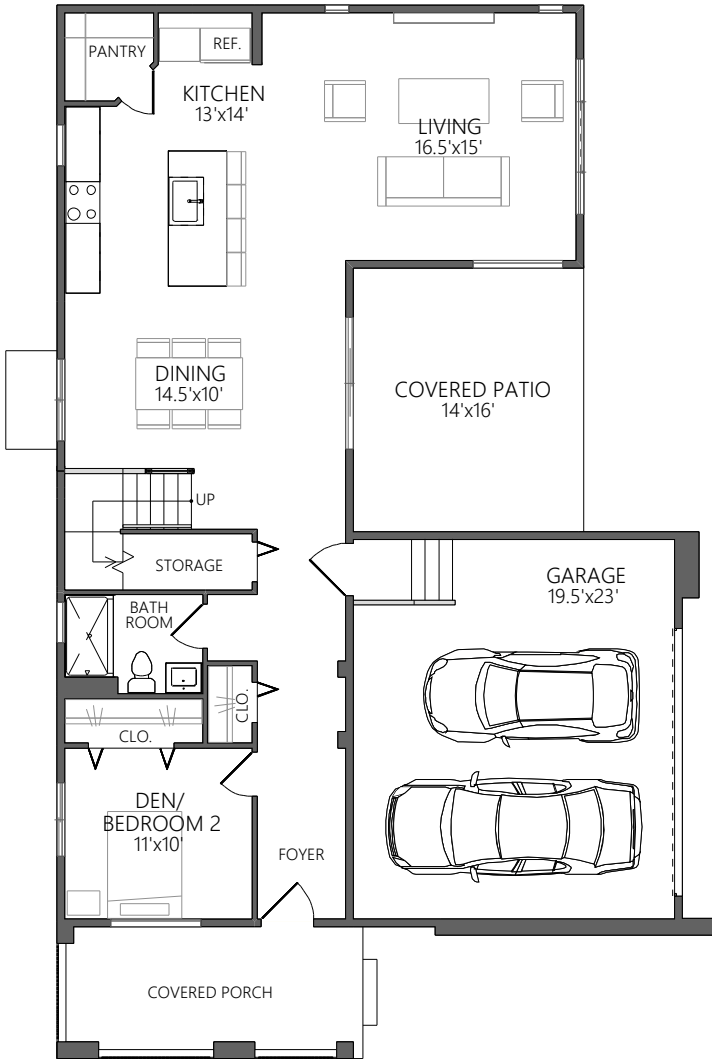

SAPPORO C

SQUARE FEET
2,931

BATHROOM
2.75

BEDROOM
4

CAR GARAGE
2

MAIN FLOOR

UPPER FLOOR

The Seller reserves the right to modify the above specifications, features, measurements, plans and pricing without notice. Illustrations and renderings are artist's concepts only and may not be exact representations.

ICHIJO
Technological Homes

Ichijo USA. Co., Ltd.

<https://ichijousa.com/>

SAPORO

SQUARE FEET
2,931

BATHROOM
2.75

BEDROOM
4

CAR GARAGE
2

MAIN FLOOR

UPPER FLOOR

The Seller reserves the right to modify the above specifications, features, measurements, plans and pricing without notice. Illustrations and renderings are artist's concepts only and may not be exact representations.