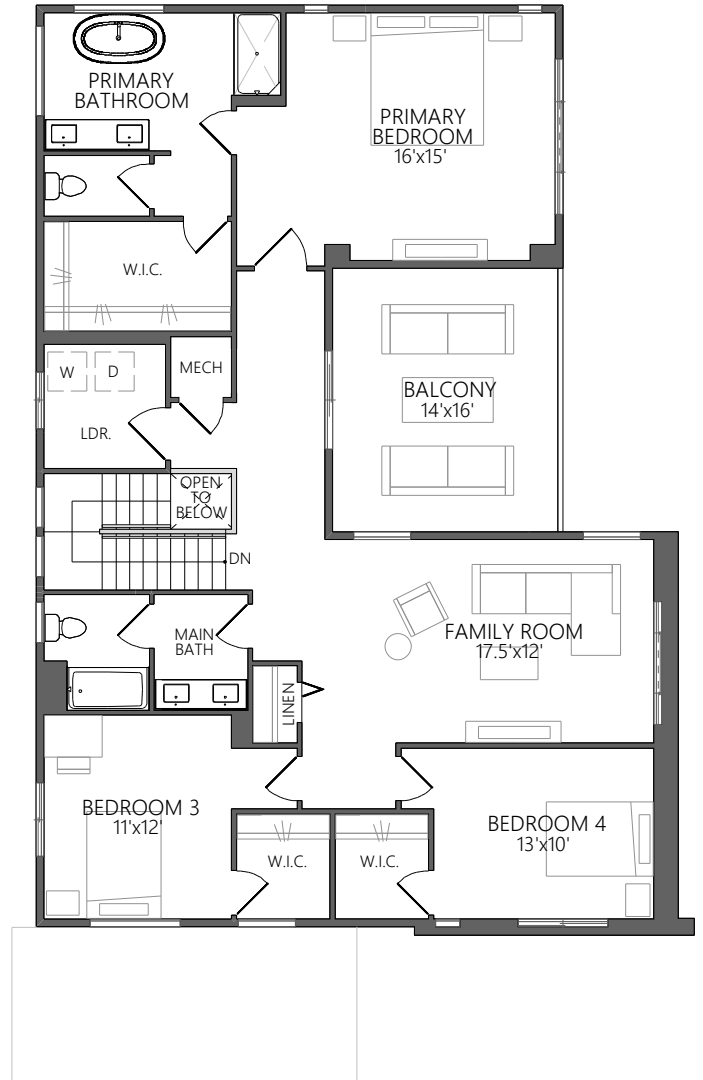

SAPPORO C

SQUARE FEET
2,931

BATHROOM
2.75

BEDROOM
4

CAR GARAGE
2

MAIN FLOOR

UPPER FLOOR

The Seller reserves the right to modify the above specifications, features, measurements, plans and pricing without notice. Illustrations and renderings are artist's concepts only and may not be exact representations.

ICHIJO
Technological Homes

Ichijo USA. Co., Ltd.

<https://ichijousa.com/>

SAPORO

SQUARE FEET
2,931

BATHROOM
2.75

BEDROOM
4

CAR GARAGE
2

MAIN FLOOR

UPPER FLOOR

The Seller reserves the right to modify the above specifications, features, measurements, plans and pricing without notice. Illustrations and renderings are artist's concepts only and may not be exact representations.