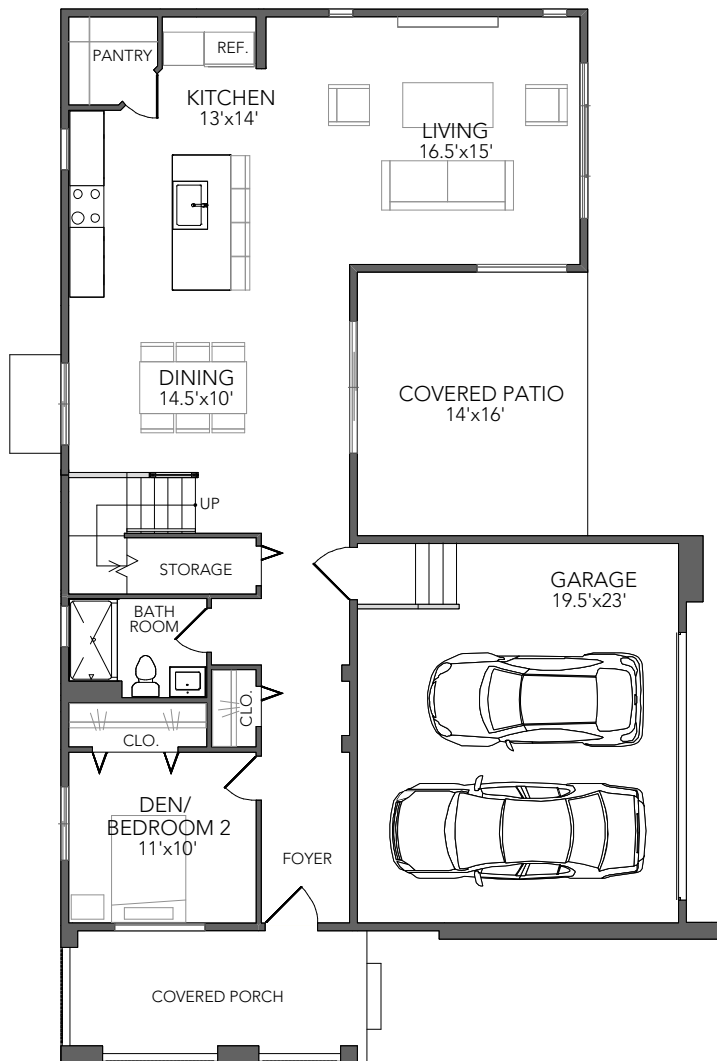

SAPPORO C

SQUARE FEET
2,931

BATHROOM
2.75

BEDROOM
4

CAR GARAGE
2

MAIN FLOOR

UPPER FLOOR

The Seller reserves the right to modify the above specifications, features, measurements, plans and pricing without notice. Illustrations and renderings are artist's concepts only and may not be exact representations.

ICHIJO
Technological Homes

Ichijo USA. Co., Ltd.

<https://ichijousa.com/>

SAPORO

SQUARE FEET
2,931

BATHROOM
2.75

BEDROOM
4

CAR GARAGE
2

MAIN FLOOR

UPPER FLOOR

The Seller reserves the right to modify the above specifications, features, measurements, plans and pricing without notice. Illustrations and renderings are artist's concepts only and may not be exact representations.