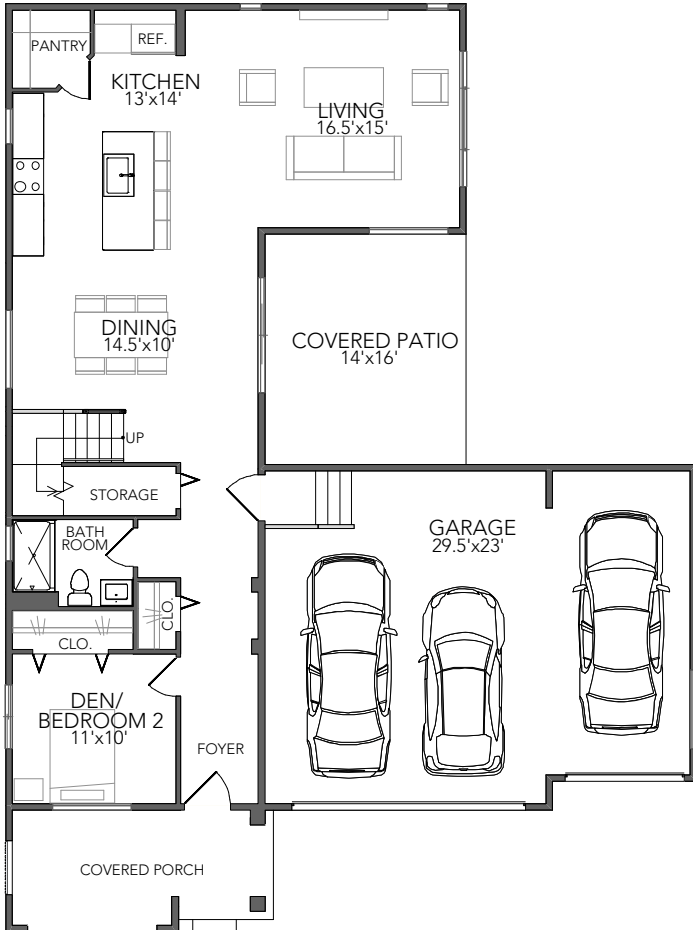

SAPPORO B

SQUARE FEET
2,931

BATHROOM
2.75

BEDROOM
4

CAR GARAGE
3

The Seller reserves the right to modify the above specifications, features, measurements, plans and pricing without notice. Illustrations and renderings are artist's concepts only and may not be exact representations.

ICHIJO
Technological Homes

Ichijo USA. Co., Ltd.

<https://ichijousa.com/>

SAPPORO

SQUARE FEET
2,931

BATHROOM
2.75

BEDROOM
4

CAR GARAGE
3

MAIN FLOOR

UPPER FLOOR

The Seller reserves the right to modify the above specifications, features, measurements, plans and pricing without notice. Illustrations and renderings are artist's concepts only and may not be exact representations.