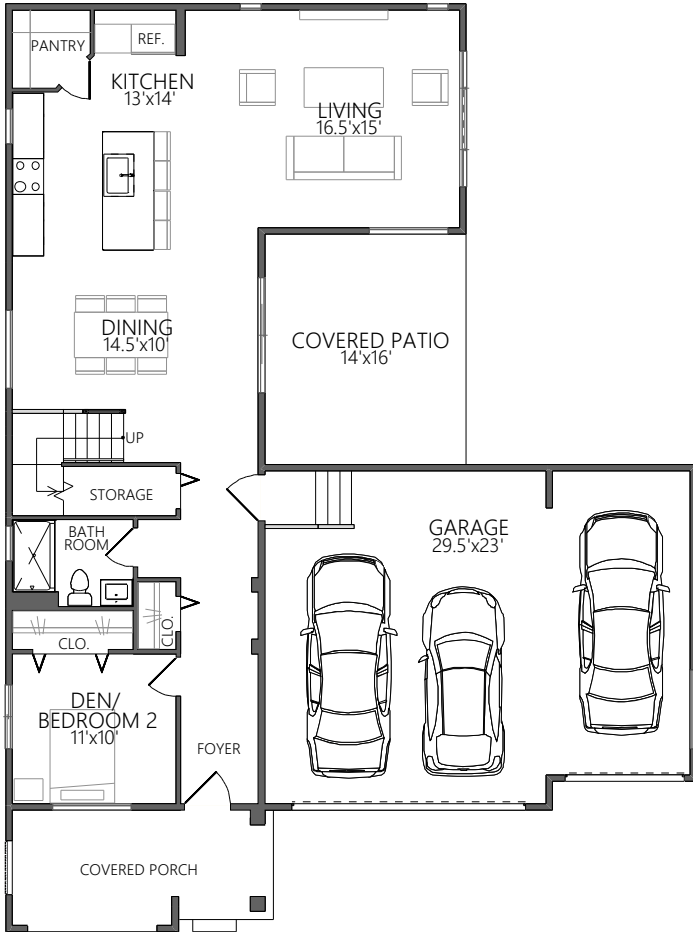

SAPPORO B

SQUARE FEET
2,931

BATHROOM
2.75

BEDROOM
4

CAR GARAGE
3

The Seller reserves the right to modify the above specifications, features, measurements, plans and pricing without notice. Illustrations and renderings are artist's concepts only and may not be exact representations.

ICHIJO
Technological Homes

Ichijo USA. Co., Ltd.

<https://ichijousa.com/>

SAPPORO

SQUARE FEET
2,931

BATHROOM
2.75

BEDROOM
4

CAR GARAGE
3

MAIN FLOOR

UPPER FLOOR

The Seller reserves the right to modify the above specifications, features, measurements, plans and pricing without notice. Illustrations and renderings are artist's concepts only and may not be exact representations.