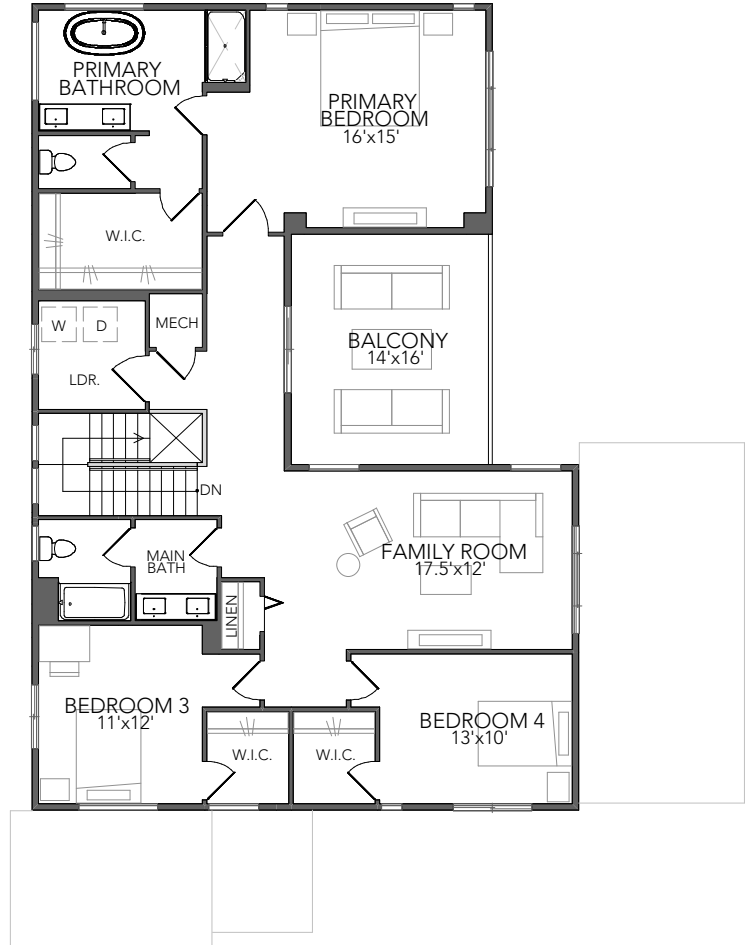

SAPPORO B

SQUARE FEET
2,931

BATHROOM
2.75

BEDROOM
4

CAR GARAGE
3

The Seller reserves the right to modify the above specifications, features, measurements, plans and pricing without notice. Illustrations and renderings are artist's concepts only and may not be exact representations.

ICHIJO
Technological Homes

Ichijo USA. Co., Ltd.

<https://ichijousa.com/>

SAPPORO

SQUARE FEET
2,931

BATHROOM
2.75

BEDROOM
4

CAR GARAGE
3

MAIN FLOOR

UPPER FLOOR

The Seller reserves the right to modify the above specifications, features, measurements, plans and pricing without notice. Illustrations and renderings are artist's concepts only and may not be exact representations.