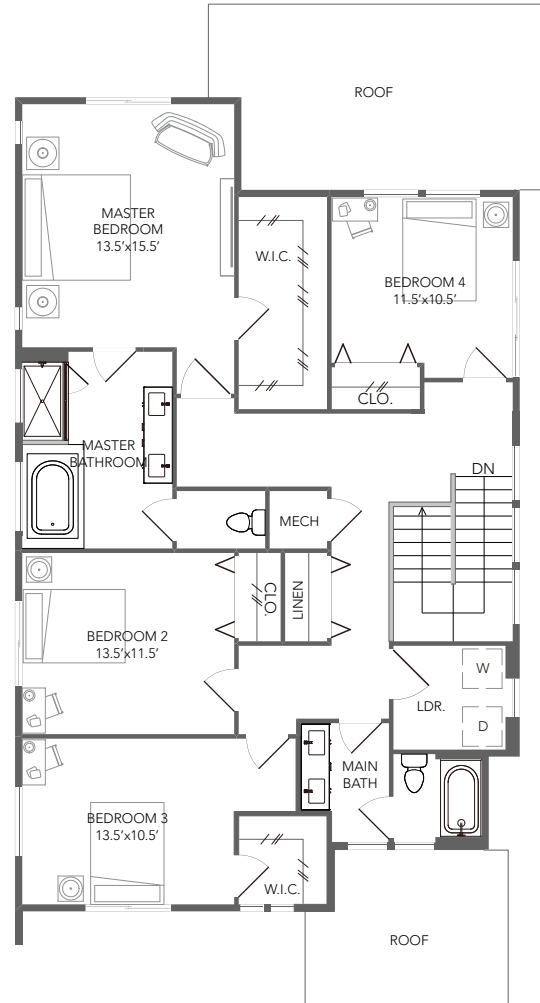

# WINDSOR

SQUARE FEET  
3,155

BATHROOM  
3

BEDROOM  
4

CAR GARAGE  
2

MAIN FLOOR

UPPER FLOOR

LOWER FLOOR