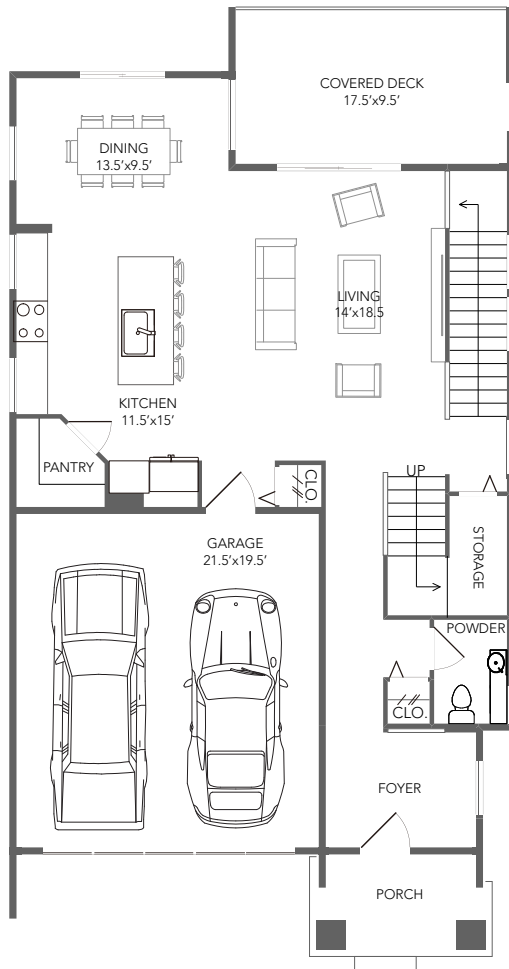

# WINDSOR

SQUARE FEET  
3,155

BATHROOM  
3

BEDROOM  
4

CAR GARAGE  
2

MAIN FLOOR

UPPER FLOOR

LOWER FLOOR