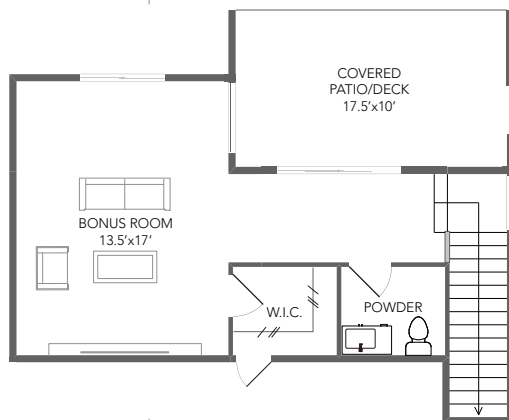

# WINDSOR

SQUARE FEET  
3,155

BATHROOM  
3

BEDROOM  
4

CAR GARAGE  
2

MAIN FLOOR

UPPER FLOOR

LOWER FLOOR