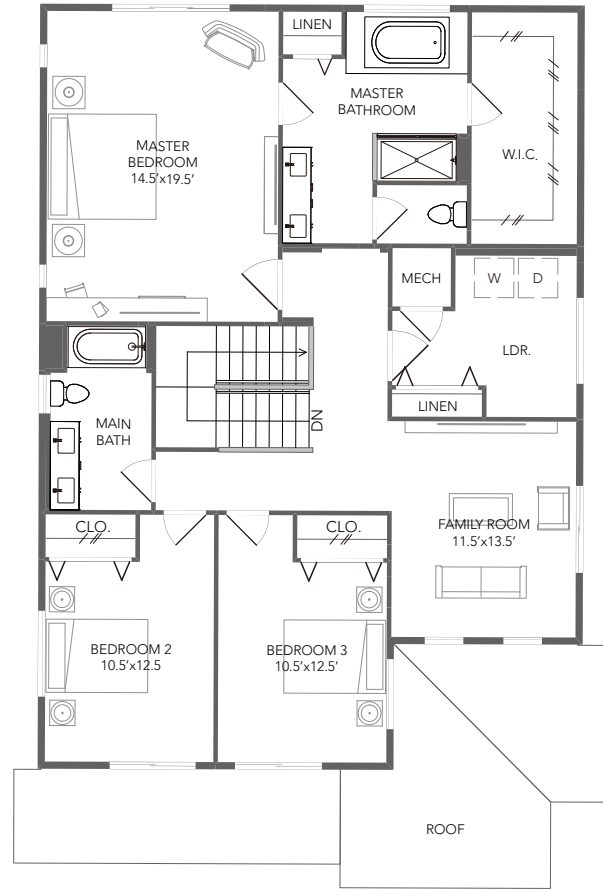

OXFORD

SQUARE FEET
2,752

BATHROOM
3

BEDROOM
4

CAR GARAGE
2

MAIN FLOOR

UPPER FLOOR

ICHIJO
Technological Homes