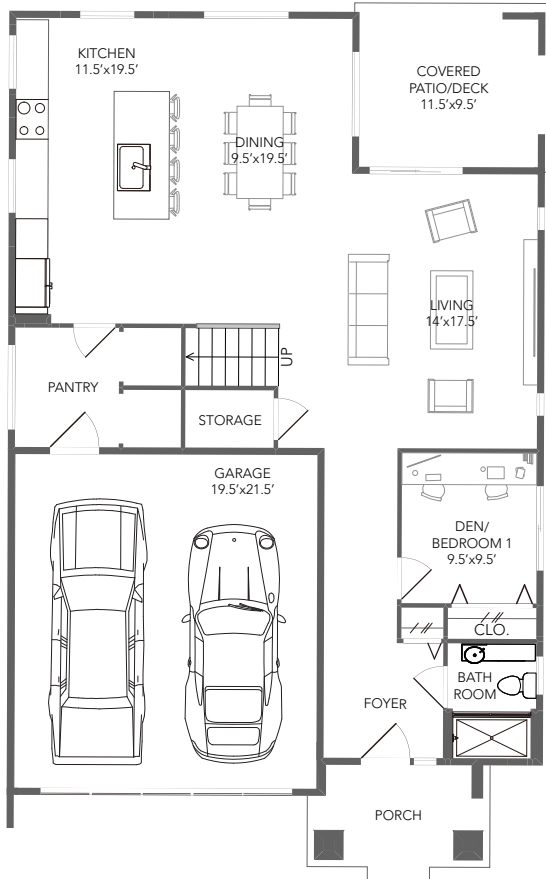

OXFORD

SQUARE FEET
2,752

BATHROOM
3

BEDROOM
4

CAR GARAGE
2

MAIN FLOOR

UPPER FLOOR

ICHIJO
Technological Homes