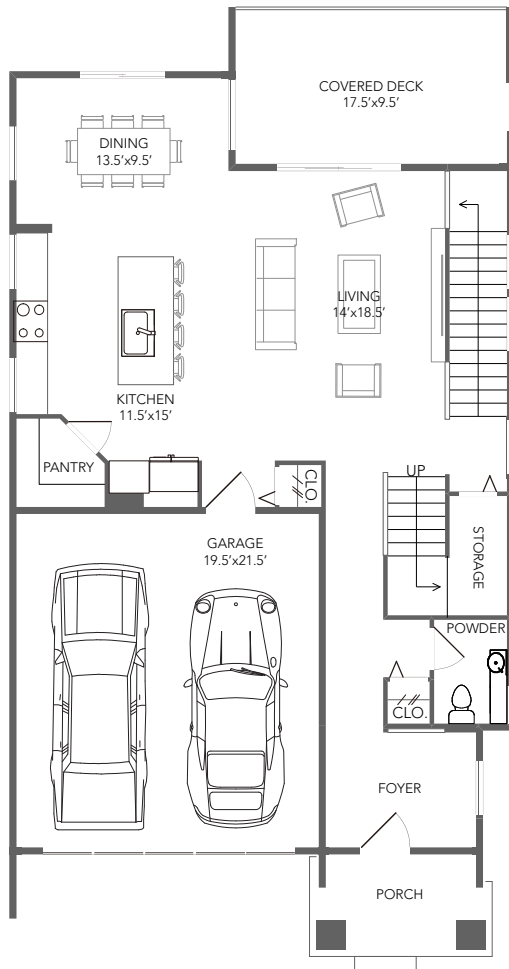

COVENTRY

SQUARE FEET
3,155

BATHROOM
3

BEDROOM
3

CAR GARAGE
2

MAIN FLOOR

UPPER FLOOR

LOWER FLOOR