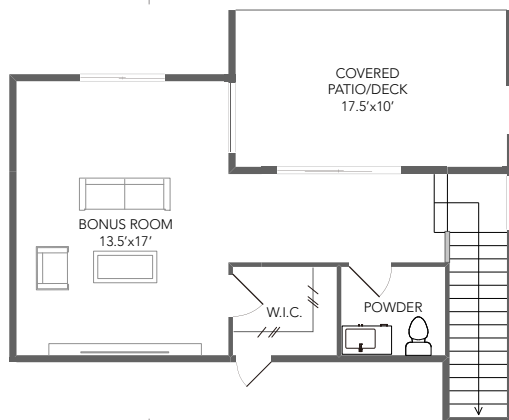

COVENTRY

SQUARE FEET
3,155

BATHROOM
3

BEDROOM
3

CAR GARAGE
2

MAIN FLOOR

UPPER FLOOR

LOWER FLOOR