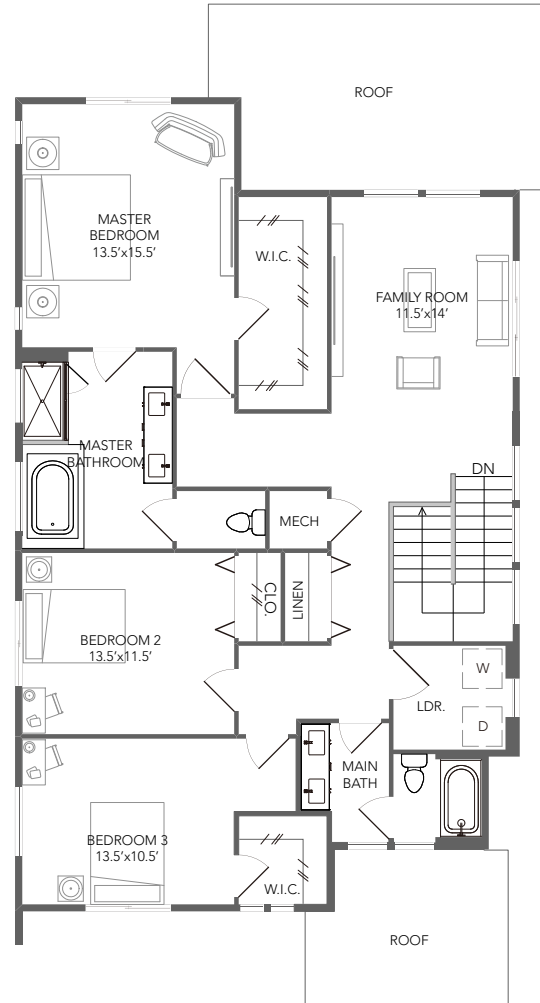

COVENTRY

SQUARE FEET
3,155

BATHROOM
3

BEDROOM
3

CAR GARAGE
2

MAIN FLOOR

UPPER FLOOR

LOWER FLOOR