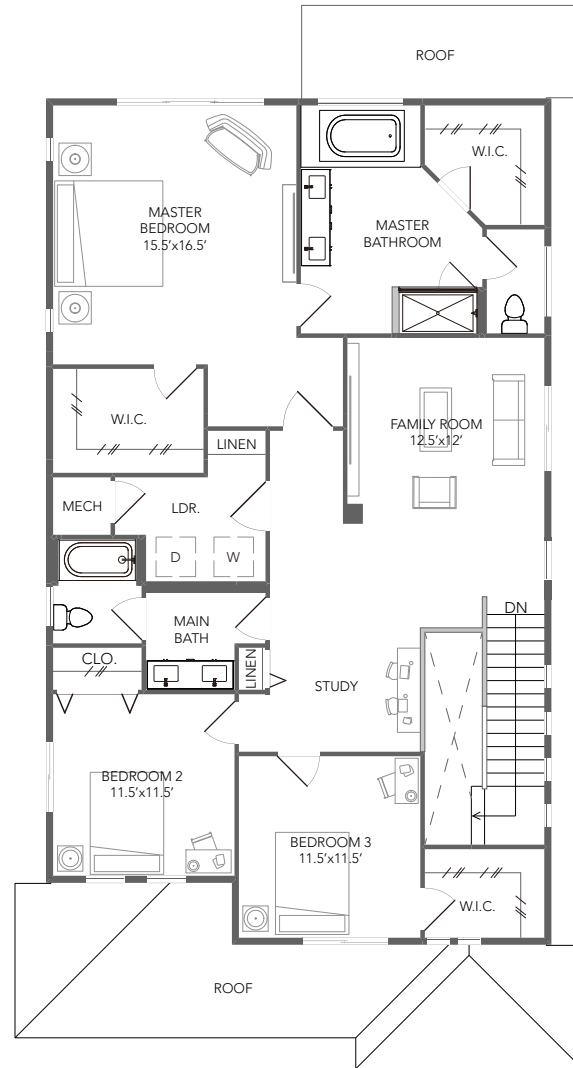

BRIGHTON

SQUARE FEET
2,941

BATHROOM
3

BEDROOM
4

CAR GARAGE
2

MAIN FLOOR

UPPER FLOOR

Ichijo USA. Co., Ltd.