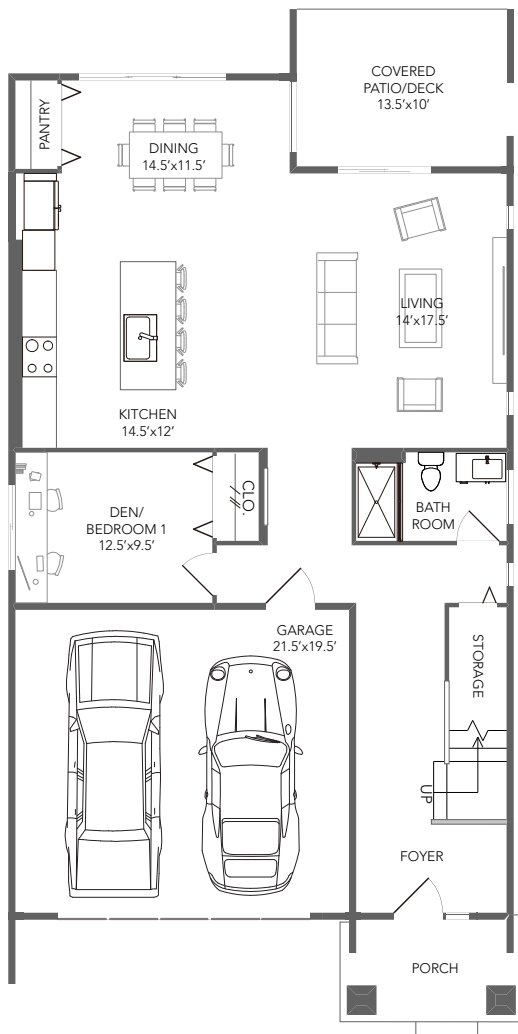

BRIGHTON

SQUARE FEET
2,941

BATHROOM
3

BEDROOM
4

CAR GARAGE
2

MAIN FLOOR

UPPER FLOOR

Ichijo USA. Co., Ltd.