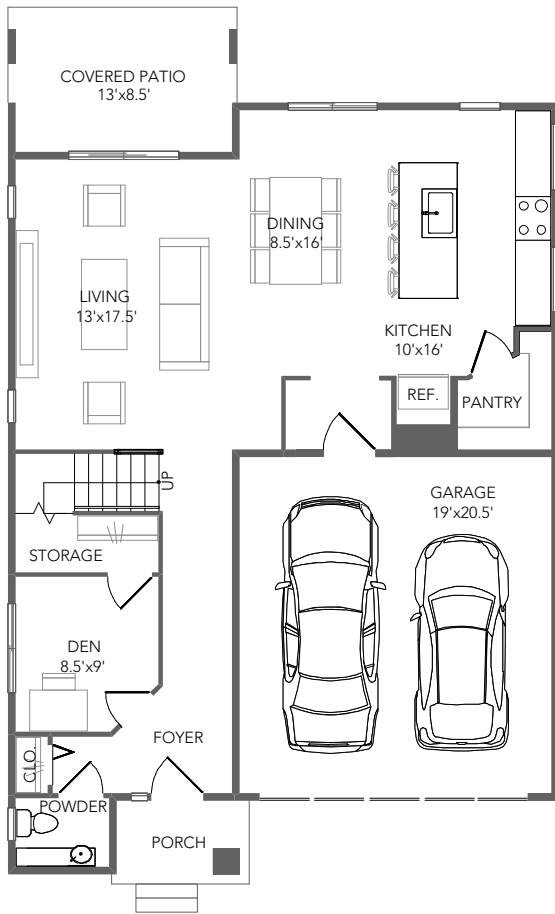

ARROWWOOD

SQUARE FEET
2,456

BATHROOM
2.5

BEDROOM
3

CAR GARAGE
2

MAIN FLOOR

UPPER FLOOR

ICHIJO
Technological Homes