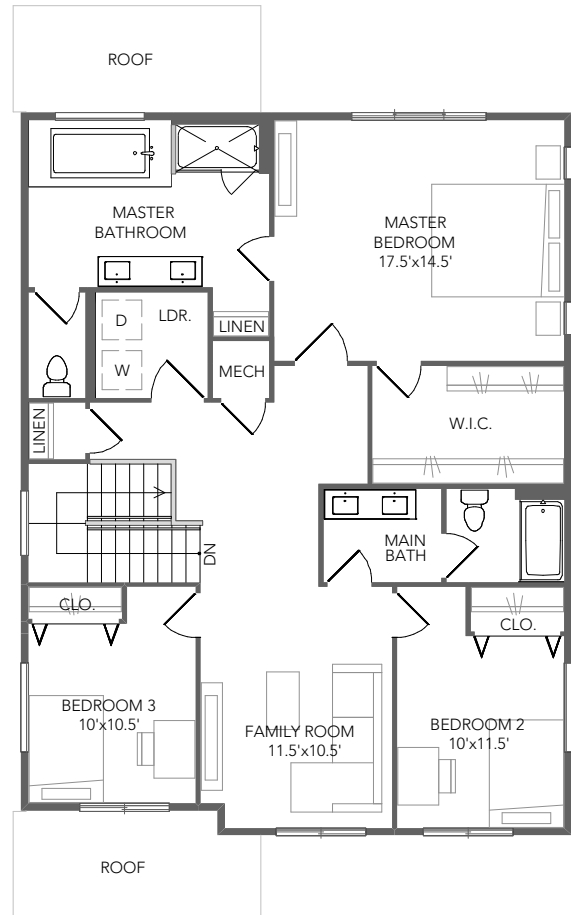

ARROWWOOD

SQUARE FEET
2,456

BATHROOM
2.5

BEDROOM
3

CAR GARAGE
2

MAIN FLOOR

UPPER FLOOR

ICHIJO
Technological Homes