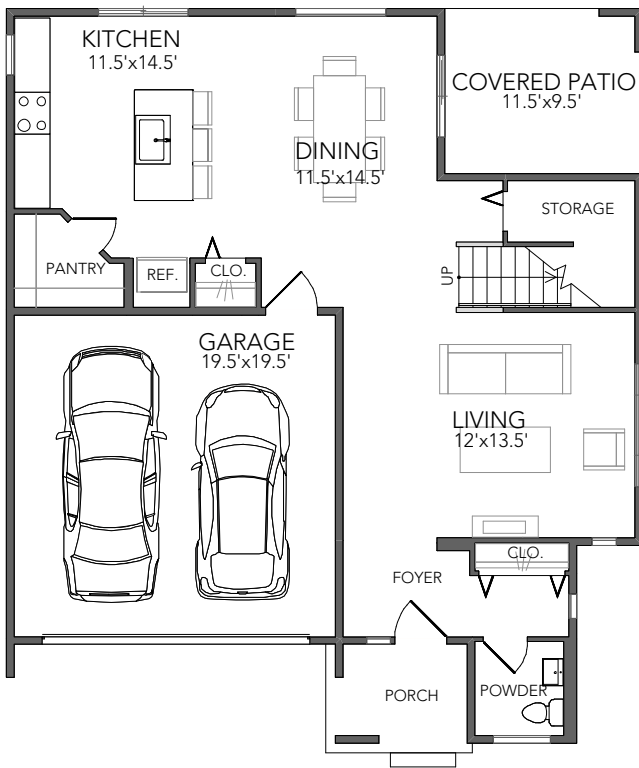

# TAVIRA

SQUARE FEET  
2,449

BATHROOM  
2.5

BEDROOM  
3

CAR GARAGE  
2

MAIN FLOOR

UPPER FLOOR

The Seller reserves the right to modify the above specifications, features, measurements, plans and pricing without notice. Illustrations and renderings are artist's concepts only and may not be exact representations.