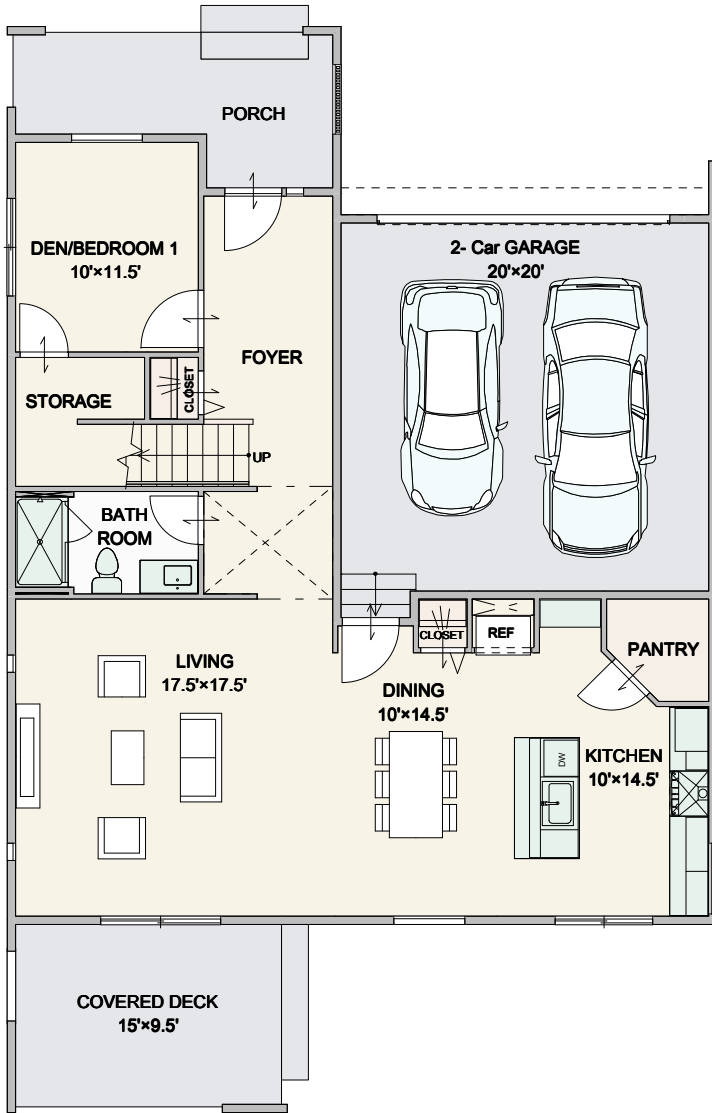

# OAKMONT

SQUARE FEET	BEDROOM	BATHROOM	GARAGE
2,843	5	2.75	2

**MAIN FLOOR**

**SECOND FLOOR**