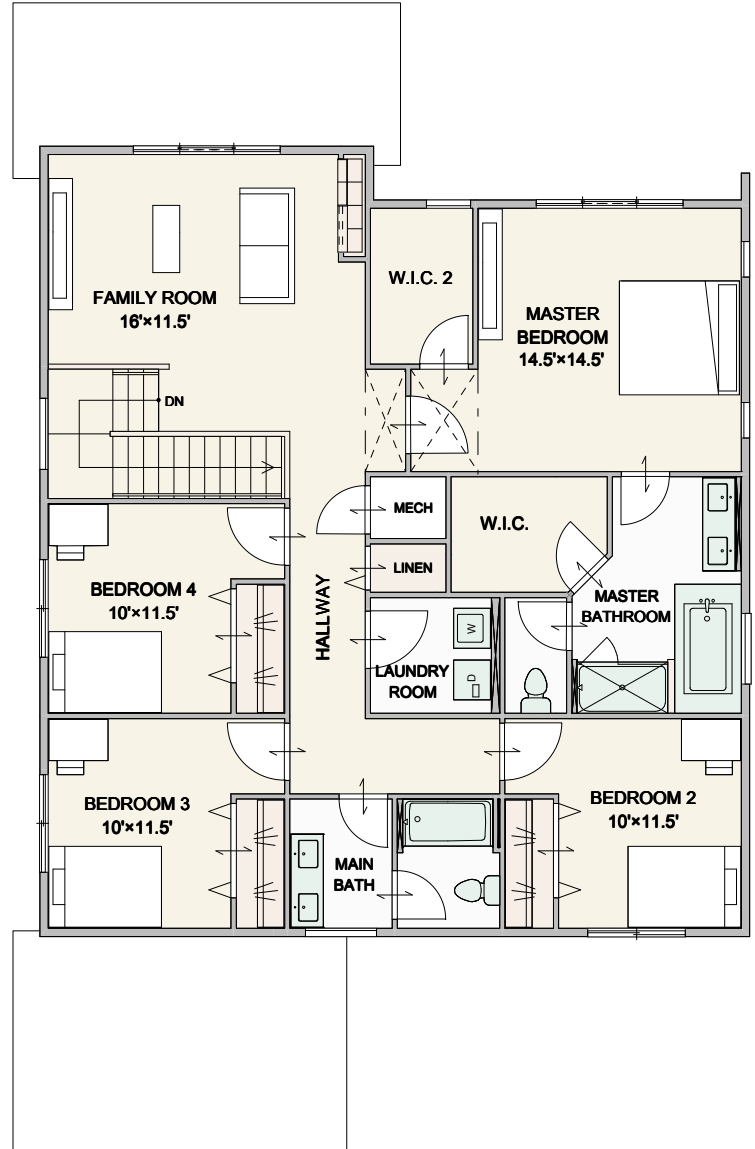

# OAKMONT

SQUARE FEET	BEDROOM	BATHROOM	GARAGE
2,843	5	2.75	2

**MAIN FLOOR**

**SECOND FLOOR**