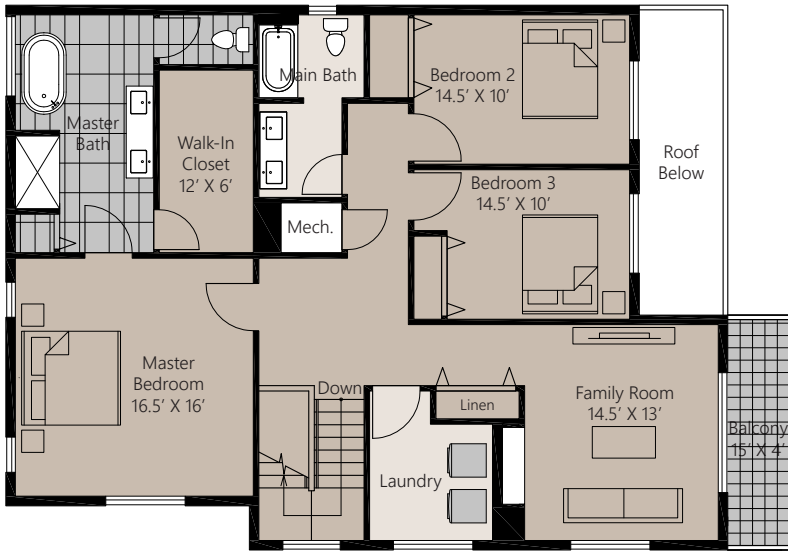

SQUARE FEET	BEDROOM	BATHROOM	GARAGE
2,780	4	3	2

杉 -Sugi-

Second Floor

First Floor

The Seller reserves the right to modify the above specifications, features, measurements, plans and pricing without notice. Illustrations and renderings are artists' concepts only and may not be exact representations.