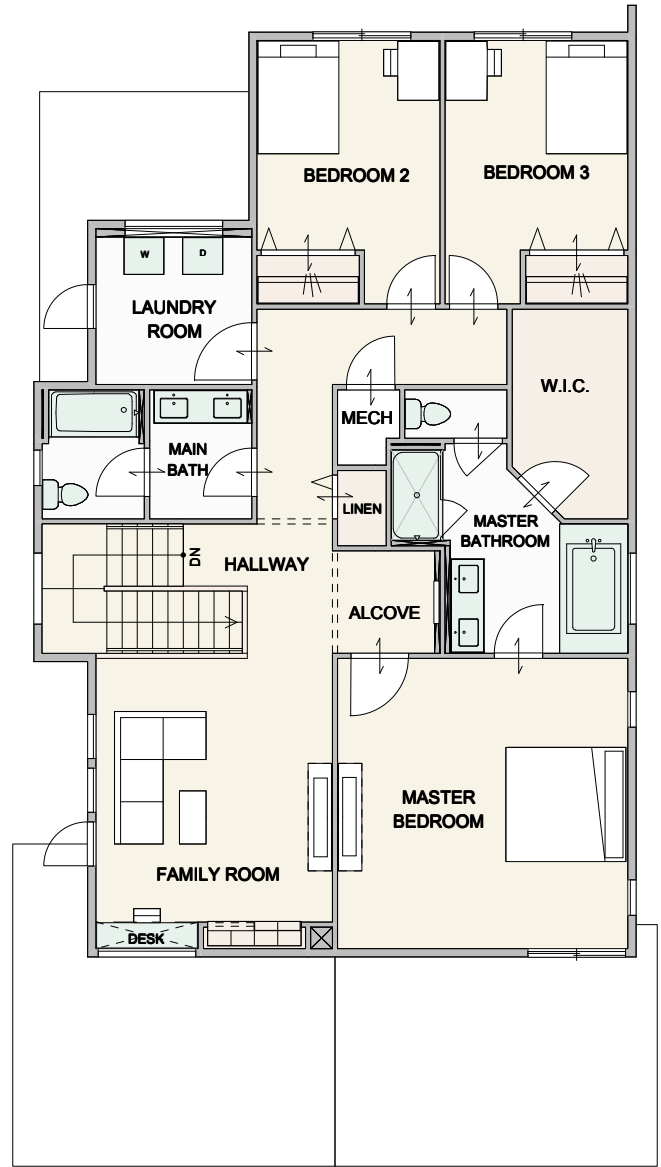

BANDON

SQUARE FEET	BEDROOM	BATHROOM	GARAGE
2,764	4	2.75	2

MAIN FLOOR

SECOND FLOOR