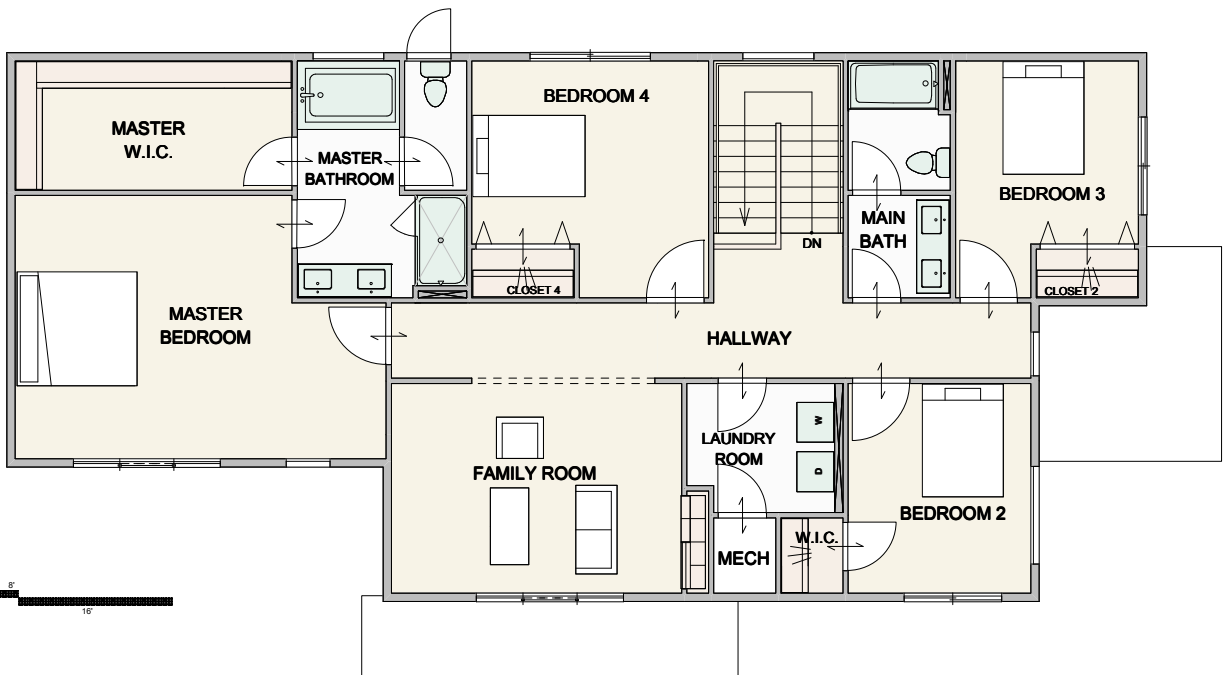

# ANDREWS

SQUARE FEET	BEDROOM	BATHROOM	GARAGE
2,736	5	2.75	2

**MAIN FLOOR**

**SECOND FLOOR**