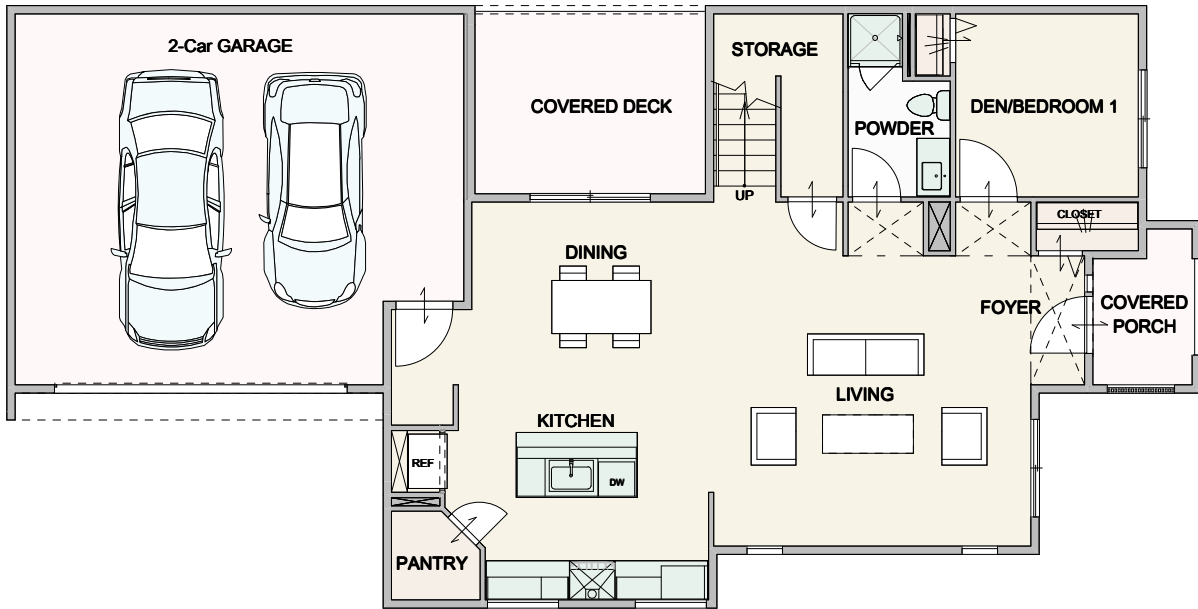

# ANDREWS

SQUARE FEET	BEDROOM	BATHROOM	GARAGE
2,736	5	2.75	2

**MAIN FLOOR**

**SECOND FLOOR**