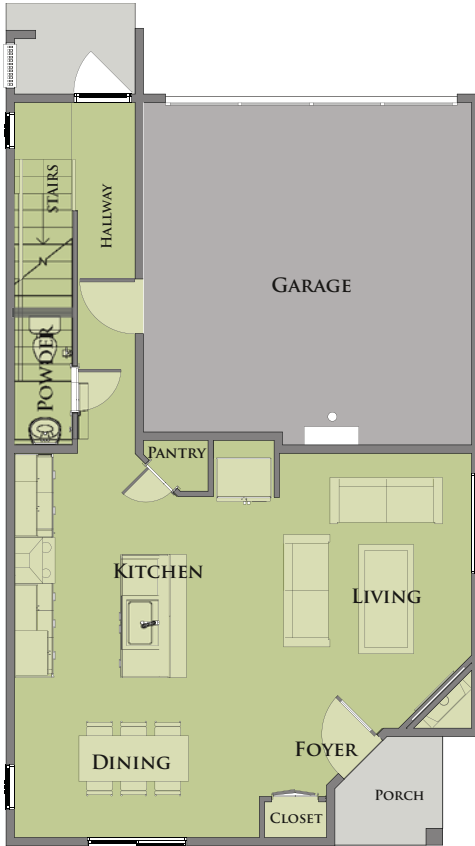

CRYSTAL

AREA: 1,770 SF
BEDROOM: 3 BDRM
BATHROOM: 2 1/2 BATH
GARAGE: 2 CAR GARAGE

The Seller reserves the right to modify the features illustrated above without notice. The illustrations and renderings are designers' concept only and may not be an exact representation. Revised 12/13/17.