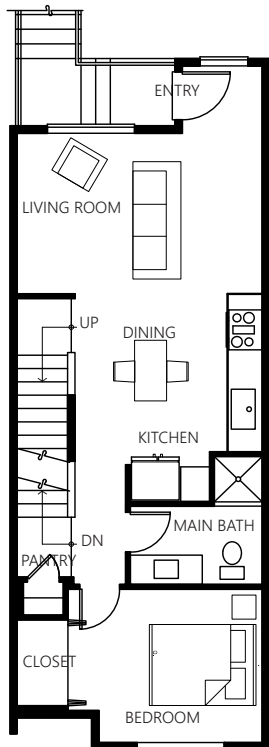

JADE AFFORDABLE

SQUARE FEET	BEDROOM	BATHROOM	GARAGE
1,528	4	2.75	1

UPPER FLOOR

MAIN FLOOR

LOWER FLOOR

This unit is an affordable income-qualified ARCH unit that has finishes and features that are different from the standard unit. Contact a sales broker for more detailed information.