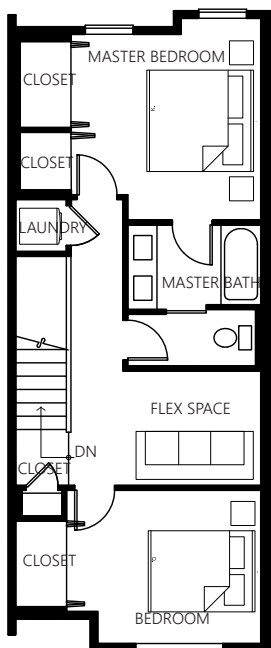

JADE AFFORDABLE

SQUARE FEET	BEDROOM	BATHROOM	GARAGE
1,528	4	2.75	1

UPPER FLOOR

MAIN FLOOR

LOWER FLOOR

This unit is an affordable income-qualified ARCH unit that has finishes and features that are different from the standard unit. Contact a sales broker for more detailed information.