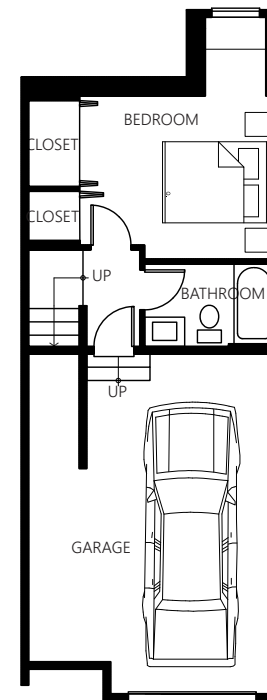

JADE AFFORDABLE

SQUARE FEET	BEDROOM	BATHROOM	GARAGE
1,528	4	2.75	1

UPPER FLOOR

MAIN FLOOR

LOWER FLOOR

This unit is an affordable income-qualified ARCH unit that has finishes and features that are different from the standard unit. Contact a sales broker for more detailed information.