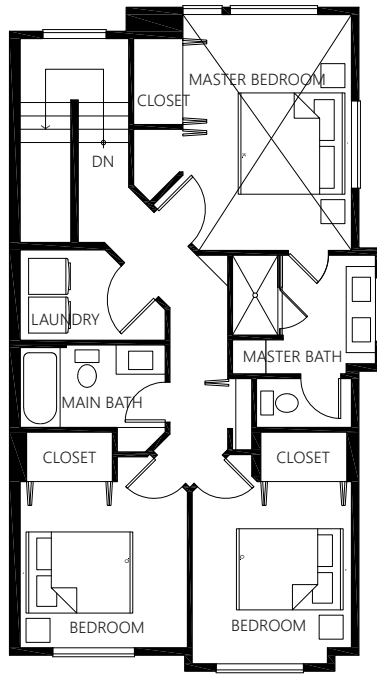

TOPAZ

SQUARE FEET	BEDROOM	BATHROOM	GARAGE
2,124	3+DEN	3	2

UPPER FLOOR

MAIN FLOOR

LOWER FLOOR

The Seller reserves the right to modify the above specifications, features, measurements, plans and pricing without notice. Illustrations and renderings are artists' concepts only and may not be exact representations