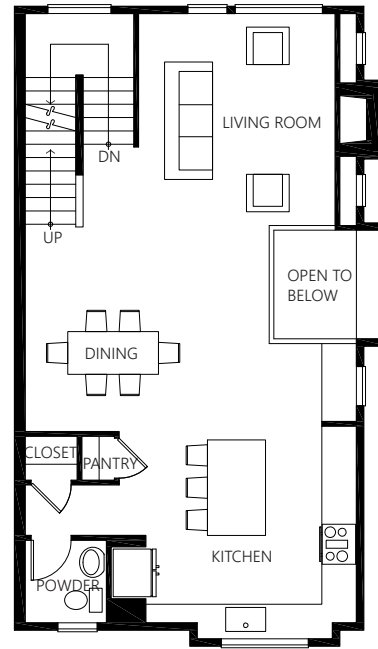

TOPAZ

SQUARE FEET	BEDROOM	BATHROOM	GARAGE
2,124	3+DEN	3	2

UPPER FLOOR

MAIN FLOOR

LOWER FLOOR

The Seller reserves the right to modify the above specifications, features, measurements, plans and pricing without notice. Illustrations and renderings are artists' concepts only and may not be exact representations