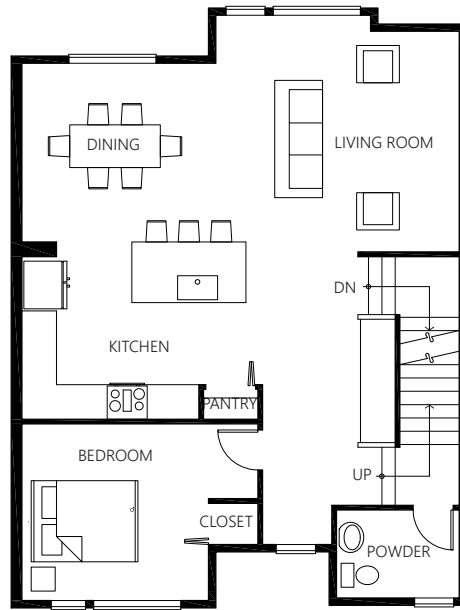

SAPPHIRE

SQUARE FEET

2,393

BEDROOM

5

BATHROOM

3.5

GARAGE

2

UPPER FLOOR

MAIN FLOOR

LOWER FLOOR

The Seller reserves the right to modify the above specifications, features, measurements, plans and pricing without notice. Illustrations and renderings are artists' concepts only and may not be exact representations