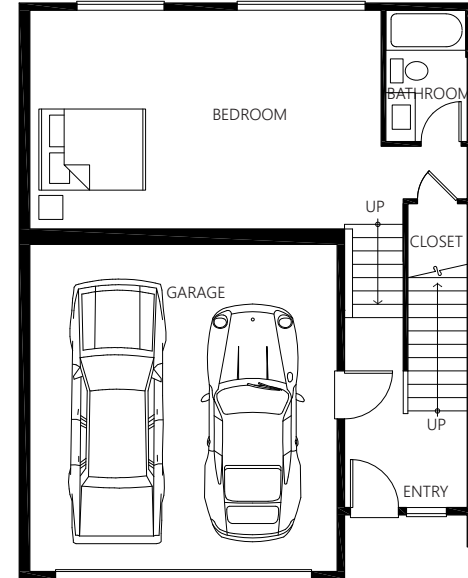

SAPPHIRE

SQUARE FEET

2,393

BEDROOM

5

BATHROOM

3.5

GARAGE

2

UPPER FLOOR

MAIN FLOOR

LOWER FLOOR

The Seller reserves the right to modify the above specifications, features, measurements, plans and pricing without notice. Illustrations and renderings are artists' concepts only and may not be exact representations