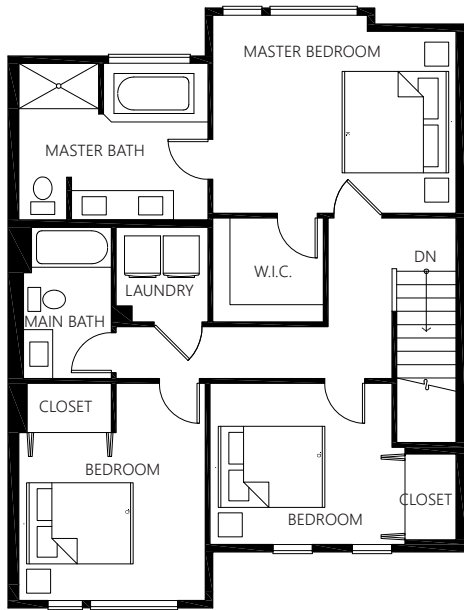

SAPPHIRE

SQUARE FEET

2,393

BEDROOM

5

BATHROOM

3.5

GARAGE

2

UPPER FLOOR

MAIN FLOOR

LOWER FLOOR

The Seller reserves the right to modify the above specifications, features, measurements, plans and pricing without notice. Illustrations and renderings are artists' concepts only and may not be exact representations