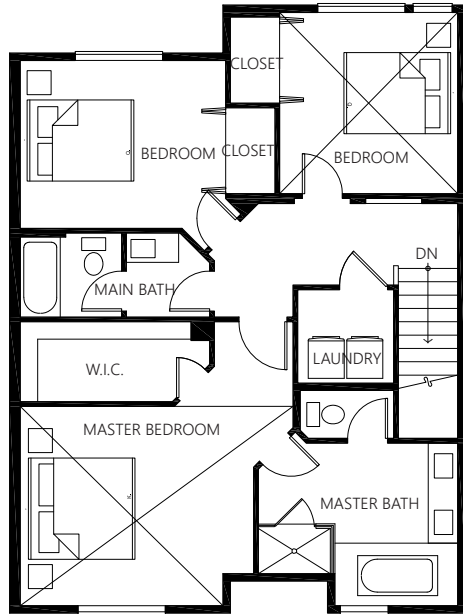

RUBY

SQUARE FEET	BEDROOM	BATHROOM	GARAGE
2,700	5	3.75	2

UPPER FLOOR

MAIN FLOOR

LOWER FLOOR

The Seller reserves the right to modify the above specifications, features, measurements, plans and pricing without notice. Illustrations and renderings are artists' concepts only and may not be exact representations