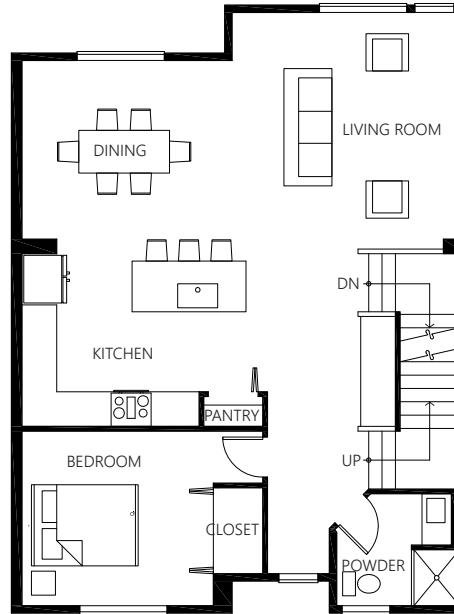

RUBY

SQUARE FEET	BEDROOM	BATHROOM	GARAGE
2,700	5	3.75	2

UPPER FLOOR

MAIN FLOOR

LOWER FLOOR

The Seller reserves the right to modify the above specifications, features, measurements, plans and pricing without notice. Illustrations and renderings are artists' concepts only and may not be exact representations