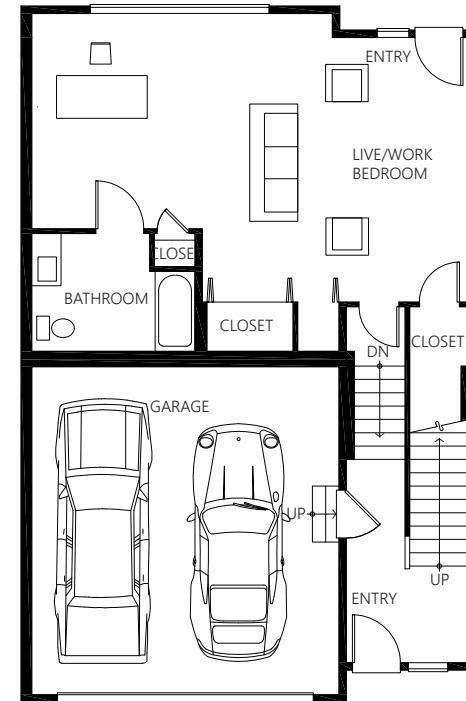

RUBY

SQUARE FEET	BEDROOM	BATHROOM	GARAGE
2,700	5	3.75	2

UPPER FLOOR

MAIN FLOOR

LOWER FLOOR

The Seller reserves the right to modify the above specifications, features, measurements, plans and pricing without notice. Illustrations and renderings are artists' concepts only and may not be exact representations