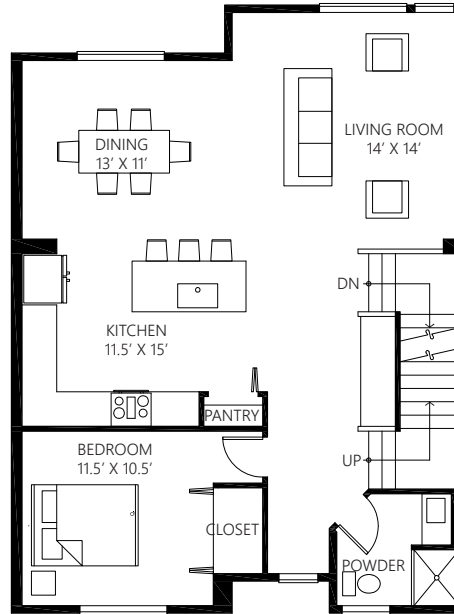

RUBY

SQUARE FEET	BEDROOM	BATHROOM	GARAGE
2,755	5	3.75	2

UPPER FLOOR

MAIN FLOOR

LOWER FLOOR

The Seller reserves the right to modify the above specifications, features, measurements, plans and pricing without notice. Illustrations and renderings are artists' concepts only and may not be exact representations