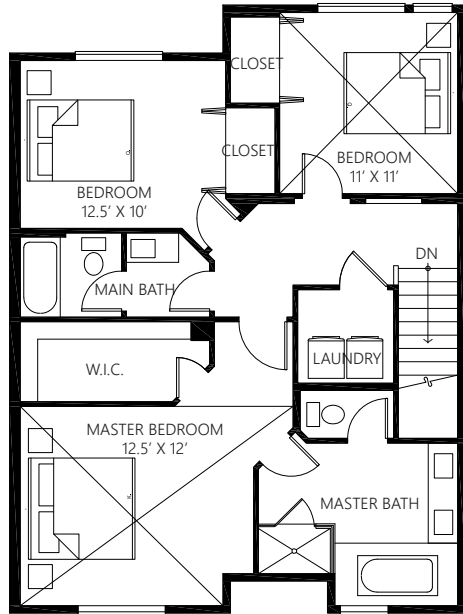

RUBY

SQUARE FEET	BEDROOM	BATHROOM	GARAGE
2,755	5	3.75	2

UPPER FLOOR

MAIN FLOOR

LOWER FLOOR

The Seller reserves the right to modify the above specifications, features, measurements, plans and pricing without notice. Illustrations and renderings are artists' concepts only and may not be exact representations