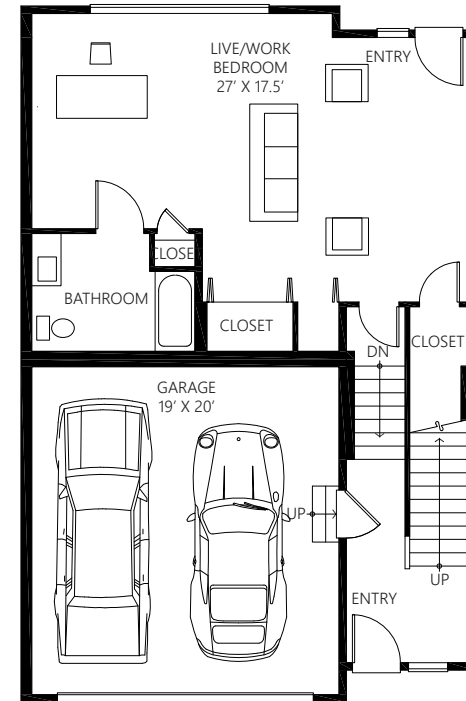

RUBY

SQUARE FEET	BEDROOM	BATHROOM	GARAGE
2,755	5	3.75	2

UPPER FLOOR

MAIN FLOOR

LOWER FLOOR

The Seller reserves the right to modify the above specifications, features, measurements, plans and pricing without notice. Illustrations and renderings are artists' concepts only and may not be exact representations