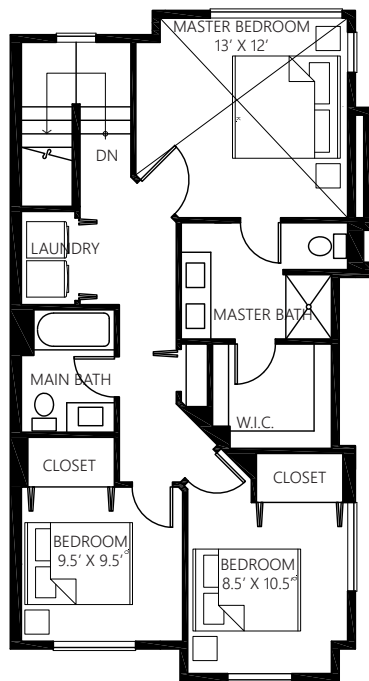

PEARL

SQUARE FEET	BEDROOM	BATHROOM	GARAGE
1,982	4	3.25	2

UPPER FLOOR

MAIN FLOOR

LOWER FLOOR

The Seller reserves the right to modify the above specifications, features, measurements, plans and pricing without notice. Illustrations and renderings are artists' concepts only and may not be exact representations