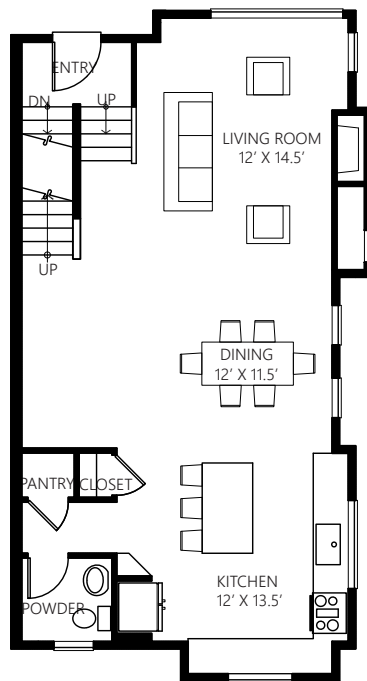

PEARL

SQUARE FEET	BEDROOM	BATHROOM	GARAGE
1,982	4	3.25	2

UPPER FLOOR

MAIN FLOOR

LOWER FLOOR

The Seller reserves the right to modify the above specifications, features, measurements, plans and pricing without notice. Illustrations and renderings are artists' concepts only and may not be exact representations