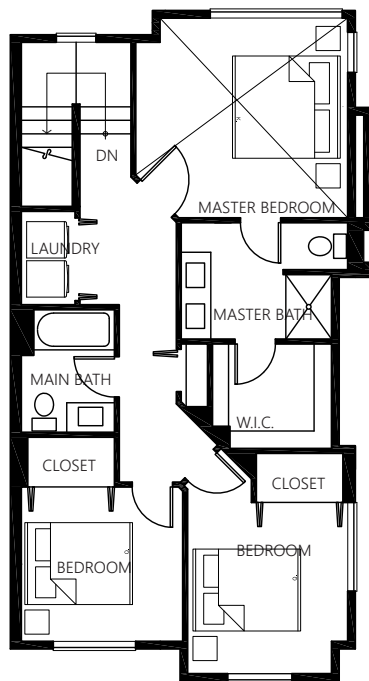

PEARL

SQUARE FEET	BEDROOM	BATHROOM	GARAGE
1,982	4	3.25	2

UPPER FLOOR

MAIN FLOOR

LOWER FLOOR

The Seller reserves the right to modify the above specifications, features, measurements, plans and pricing without notice. Illustrations and renderings are artists' concepts only and may not be exact representations