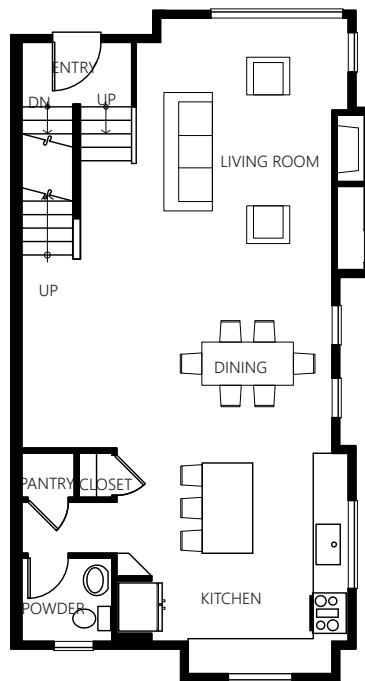

PEARL

SQUARE FEET	BEDROOM	BATHROOM	GARAGE
1,982	4	3.25	2

UPPER FLOOR

MAIN FLOOR

LOWER FLOOR

The Seller reserves the right to modify the above specifications, features, measurements, plans and pricing without notice. Illustrations and renderings are artists' concepts only and may not be exact representations