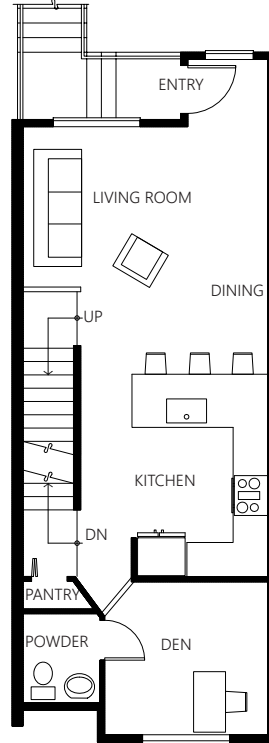

# JADE

SQUARE FEET	BEDROOM	BATHROOM	GARAGE
1,528	3+DEN	3.25	1

UPPER FLOOR

MAIN FLOOR

LOWER FLOOR

The Seller reserves the right to modify the above specifications, features, measurements, plans and pricing without notice. Illustrations and renderings are artists' concepts only and may not be exact representations