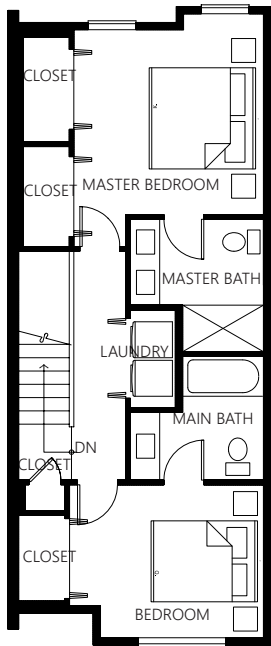

# JADE

SQUARE FEET	BEDROOM	BATHROOM	GARAGE
1,528	3+DEN	3.25	1

UPPER FLOOR

MAIN FLOOR

LOWER FLOOR

The Seller reserves the right to modify the above specifications, features, measurements, plans and pricing without notice. Illustrations and renderings are artists' concepts only and may not be exact representations