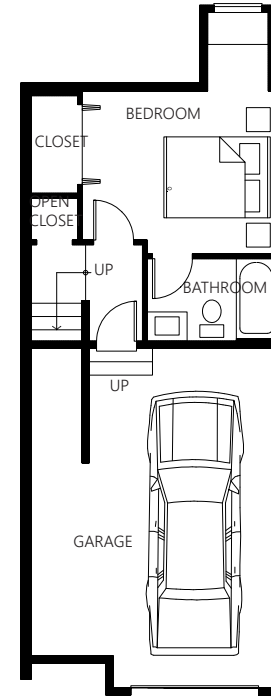

# JADE

SQUARE FEET	BEDROOM	BATHROOM	GARAGE
1,528	3+DEN	3.25	1

UPPER FLOOR

MAIN FLOOR

LOWER FLOOR

The Seller reserves the right to modify the above specifications, features, measurements, plans and pricing without notice. Illustrations and renderings are artists' concepts only and may not be exact representations