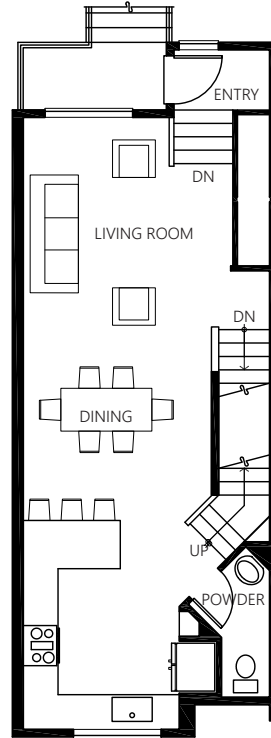

# GARNET

SQUARE FEET	BEDROOM	BATHROOM	GARAGE
1,324	2	2.25	2

**UPPER FLOOR**

**MAIN FLOOR**

**LOWER FLOOR**

The Seller reserves the right to modify the above specifications, features, measurements, plans and pricing without notice. Illustrations and renderings are artists' concepts only and may not be exact representations