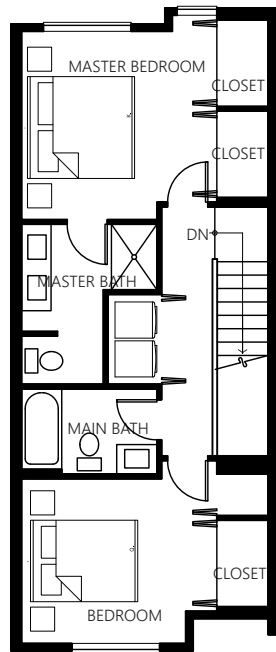

# GARNET

SQUARE FEET	BEDROOM	BATHROOM	GARAGE
1,324	2	2.25	2

**UPPER FLOOR**

**MAIN FLOOR**

**LOWER FLOOR**

The Seller reserves the right to modify the above specifications, features, measurements, plans and pricing without notice. Illustrations and renderings are artists' concepts only and may not be exact representations