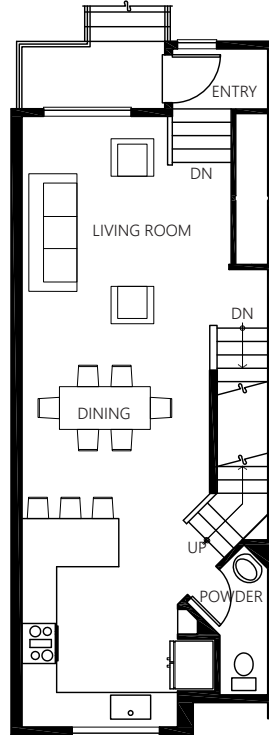

GARNET

SQUARE FEET	BEDROOM	BATHROOM	GARAGE
1,296	2	2.25	2

UPPER FLOOR

MAIN FLOOR

LOWER FLOOR

The Seller reserves the right to modify the above specifications, features, measurements, plans and pricing without notice. Illustrations and renderings are artists' concepts only and may not be exact representations