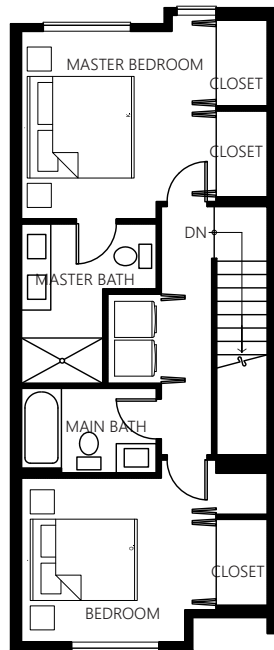

GARNET

SQUARE FEET	BEDROOM	BATHROOM	GARAGE
1,296	2	2.25	2

UPPER FLOOR

MAIN FLOOR

LOWER FLOOR

The Seller reserves the right to modify the above specifications, features, measurements, plans and pricing without notice. Illustrations and renderings are artists' concepts only and may not be exact representations