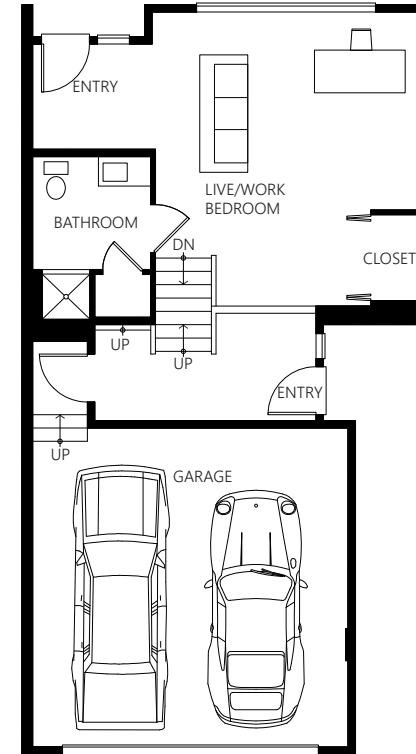

EMERALD

SQUARE FEET	BEDROOM	BATHROOM	GARAGE
2,300	5	3.25	2

UPPER FLOOR

MAIN FLOOR

LOWER FLOOR

The Seller reserves the right to modify the above specifications, features, measurements, plans and pricing without notice. Illustrations and renderings are artists' concepts only and may not be exact representations