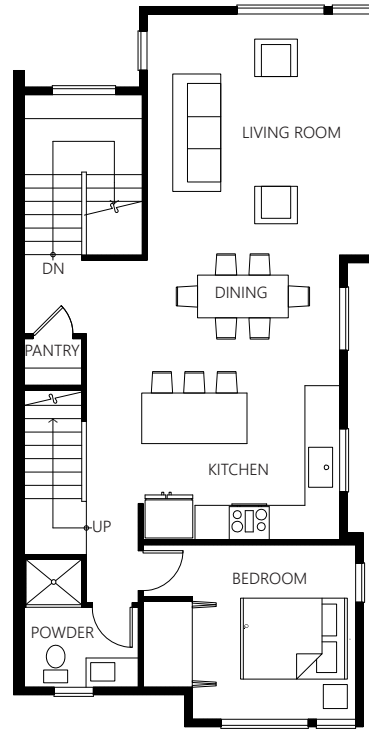

EMERALD

SQUARE FEET	BEDROOM	BATHROOM	GARAGE
2,300	5	3.25	2

UPPER FLOOR

MAIN FLOOR

LOWER FLOOR

The Seller reserves the right to modify the above specifications, features, measurements, plans and pricing without notice. Illustrations and renderings are artists' concepts only and may not be exact representations