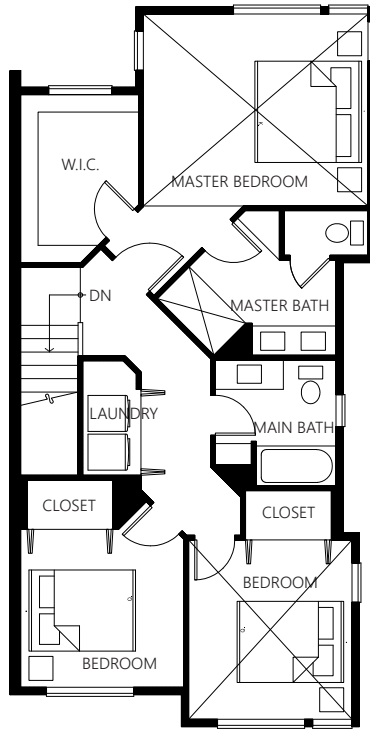

EMERALD

SQUARE FEET	BEDROOM	BATHROOM	GARAGE
2,300	5	3.25	2

UPPER FLOOR

MAIN FLOOR

LOWER FLOOR

The Seller reserves the right to modify the above specifications, features, measurements, plans and pricing without notice. Illustrations and renderings are artists' concepts only and may not be exact representations