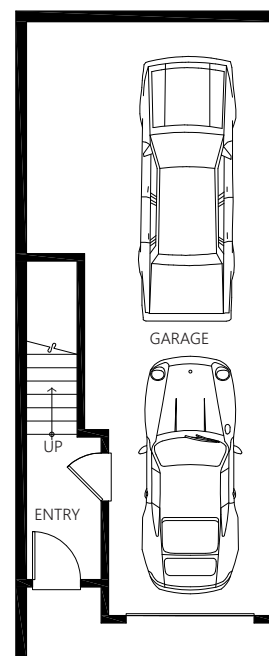

# CRYSTAL

SQUARE FEET	BEDROOM	BATHROOM	GARAGE
1,241	2	2.25	2

UPPER FLOOR

MAIN FLOOR

LOWER FLOOR

The Seller reserves the right to modify the above specifications, features, measurements, plans and pricing without notice. Illustrations and renderings are artists' concepts only and may not be exact representations