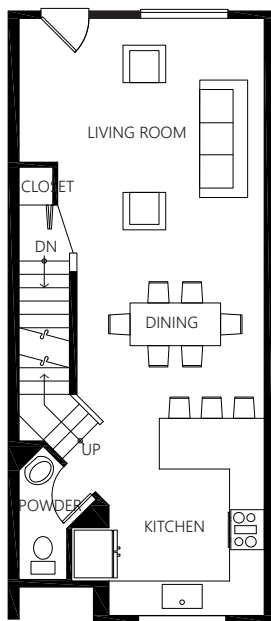

# CRYSTAL

SQUARE FEET	BEDROOM	BATHROOM	GARAGE
1,241	2	2.25	2

UPPER FLOOR

MAIN FLOOR

LOWER FLOOR

The Seller reserves the right to modify the above specifications, features, measurements, plans and pricing without notice. Illustrations and renderings are artists' concepts only and may not be exact representations