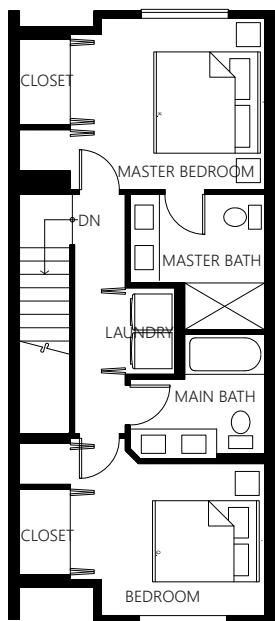

# CRYSTAL

SQUARE FEET	BEDROOM	BATHROOM	GARAGE
1,241	2	2.25	2

UPPER FLOOR

MAIN FLOOR

LOWER FLOOR

The Seller reserves the right to modify the above specifications, features, measurements, plans and pricing without notice. Illustrations and renderings are artists' concepts only and may not be exact representations