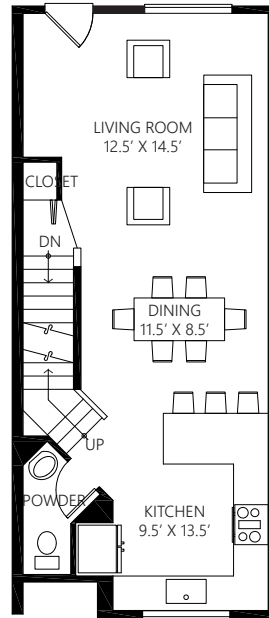

# CRYSTAL

SQUARE FEET	BEDROOM	BATHROOM	GARAGE
1,250	2	2.25	2

UPPER FLOOR

MAIN FLOOR

LOWER FLOOR

The Seller reserves the right to modify the above specifications, features, measurements, plans and pricing without notice. Illustrations and renderings are artists' concepts only and may not be exact representations