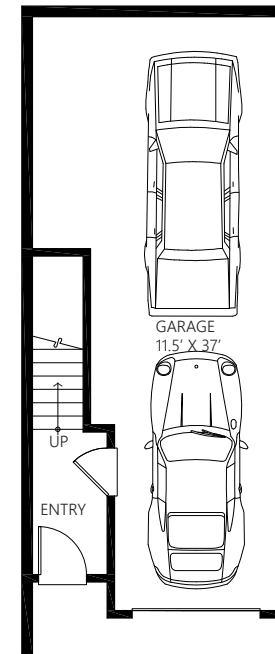

# CRYSTAL

SQUARE FEET	BEDROOM	BATHROOM	GARAGE
1,250	2	2.25	2

UPPER FLOOR

MAIN FLOOR

LOWER FLOOR

The Seller reserves the right to modify the above specifications, features, measurements, plans and pricing without notice. Illustrations and renderings are artists' concepts only and may not be exact representations