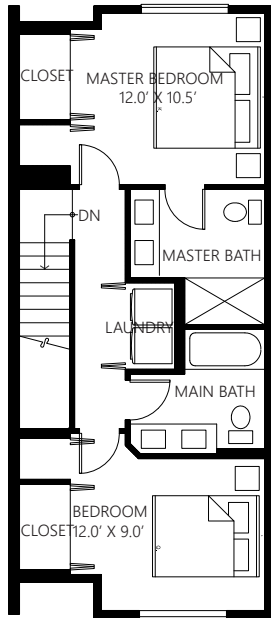

# CRYSTAL

SQUARE FEET	BEDROOM	BATHROOM	GARAGE
1,250	2	2.25	2

UPPER FLOOR

MAIN FLOOR

LOWER FLOOR

The Seller reserves the right to modify the above specifications, features, measurements, plans and pricing without notice. Illustrations and renderings are artists' concepts only and may not be exact representations