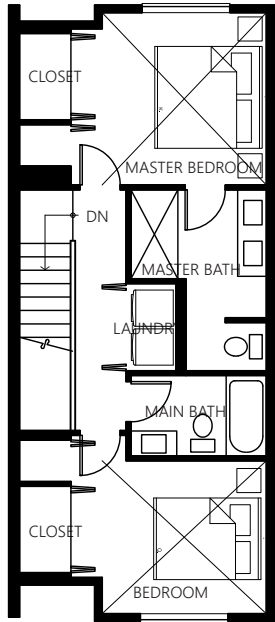

CRYSTAL

SQUARE FEET	BEDROOM	BATHROOM	GARAGE
1,250	2	2.25	2

UPPER FLOOR

MAIN FLOOR

LOWER FLOOR

The Seller reserves the right to modify the above specifications, features, measurements, plans and pricing without notice. Illustrations and renderings are artists' concepts only and may not be exact representations