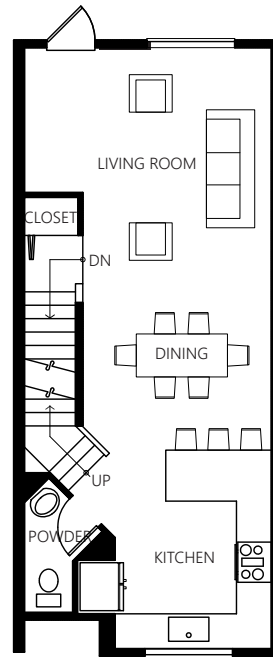

CRYSTAL

SQUARE FEET	BEDROOM	BATHROOM	GARAGE
1,250	2	2.25	2

UPPER FLOOR

MAIN FLOOR

LOWER FLOOR

The Seller reserves the right to modify the above specifications, features, measurements, plans and pricing without notice. Illustrations and renderings are artists' concepts only and may not be exact representations