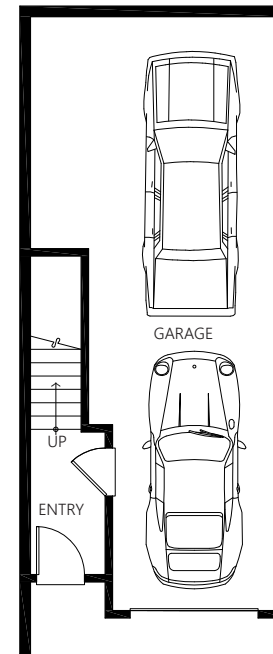

# CRYSTAL

SQUARE FEET	BEDROOM	BATHROOM	GARAGE
1,250	2	2.25	2

**UPPER FLOOR**

**MAIN FLOOR**

**LOWER FLOOR**

The Seller reserves the right to modify the above specifications, features, measurements, plans and pricing without notice. Illustrations and renderings are artists' concepts only and may not be exact representations