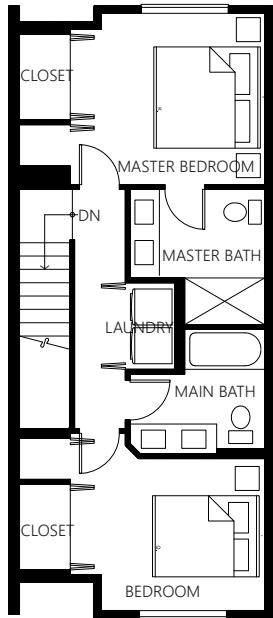

# CRYSTAL

SQUARE FEET	BEDROOM	BATHROOM	GARAGE
1,250	2	2.25	2

**UPPER FLOOR**

**MAIN FLOOR**

**LOWER FLOOR**

The Seller reserves the right to modify the above specifications, features, measurements, plans and pricing without notice. Illustrations and renderings are artists' concepts only and may not be exact representations