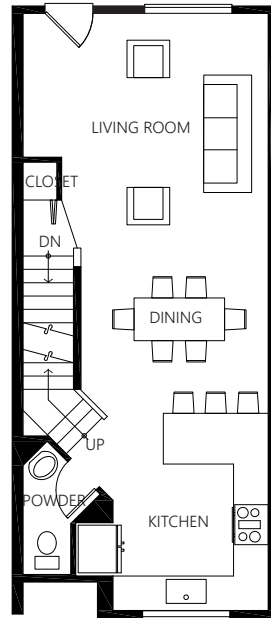

# CRYSTAL

SQUARE FEET	BEDROOM	BATHROOM	GARAGE
1,250	2	2.25	2

**UPPER FLOOR**

**MAIN FLOOR**

**LOWER FLOOR**

The Seller reserves the right to modify the above specifications, features, measurements, plans and pricing without notice. Illustrations and renderings are artists' concepts only and may not be exact representations